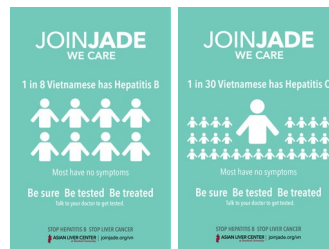

JOINJADE posters

SILVER LEVEL

Silver is a precious metal that is fairly accessible and can be easily used. Similar to this level, all you need to do is put a decal of the campaign's logo in your store. In return, we will put your business's logo on an ALC commercial that will be aired on Vietnamese television.